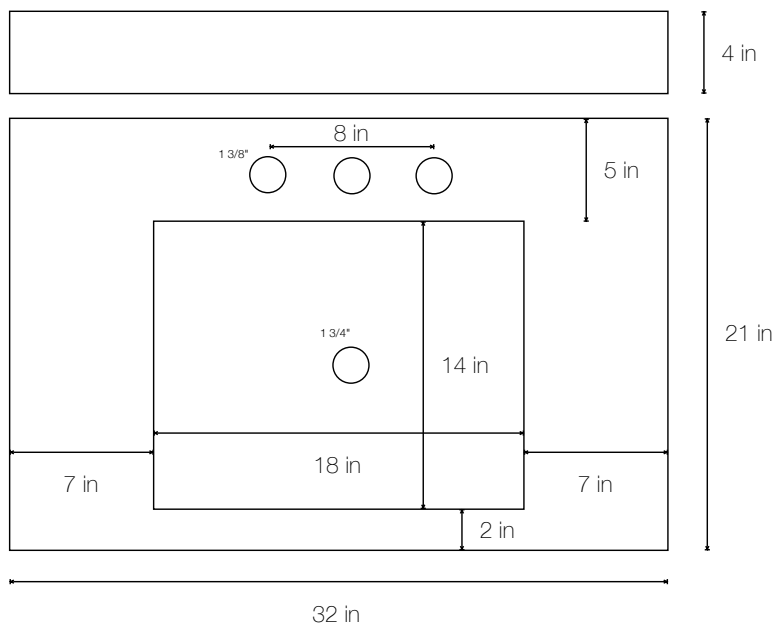

Castelli Marble Inc.

Ava Vanity

3958 Superior Ave.
Cleveland, OH.
Phone: (216)-361-1222
Fax: (216)-361-1797
www.Castellimarbleinc.com
cs@castellimarble.com

Size: 32" L x 21" W x 5-6"H with 4" Backsplash

Faucet: Deck Mount

Finish: Honed

Custom sizes, finishes and colors available.

Base is included

Base & sink:
Overall height
35-36"