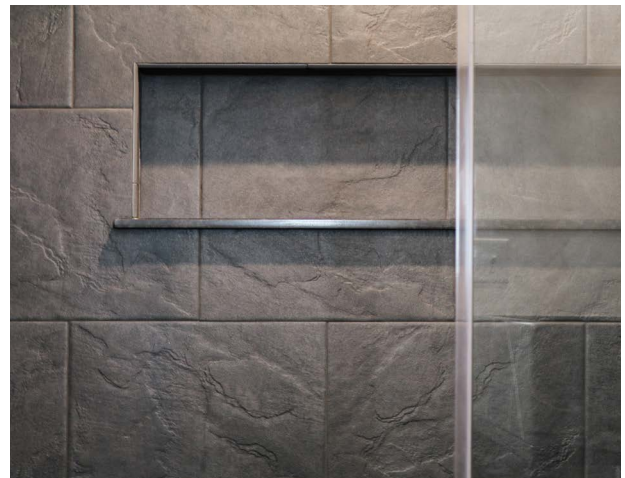

Using a solid piece for a shower curb offers several advantages:

- Structural Integrity: a solid piece 3/4" thick can support better the weight of shower doors, glass panels and other fixtures to ensure a longer term structural integrity.
- Waterproofing: a solid shower curb acts as a barrier to prevent water from overflowing from the shower area to the adjacent area. Tiling a curb will have grout joints that are prone to water penetration over time, a solid curb piece eliminates this.
- Easier Cleaning & Maintenance: with a smooth continuous surface there are no grout joints where dirt, soap scum, and mold can accumulate.
- Aesthetics: solid curbs are a more polished and refined look to complete a bathroom remodel. They can be chosen to match the tile or compliment it including another design element.

Sage Gray Curb

Glacier White curb, 3"x6" tile, and herringbone mosaic

Castelli Marble Inc.

Bath Accessories Inspiration

Statuary Bench, 6"x12" tile, hexagon mosaic

Statuary 20" Seat, 6"x12" tile, basketweave, Nero St. Gabriel 3"x12"

Black Granite Polished 10" corner shelf

Black Granite Polished 10" Curb