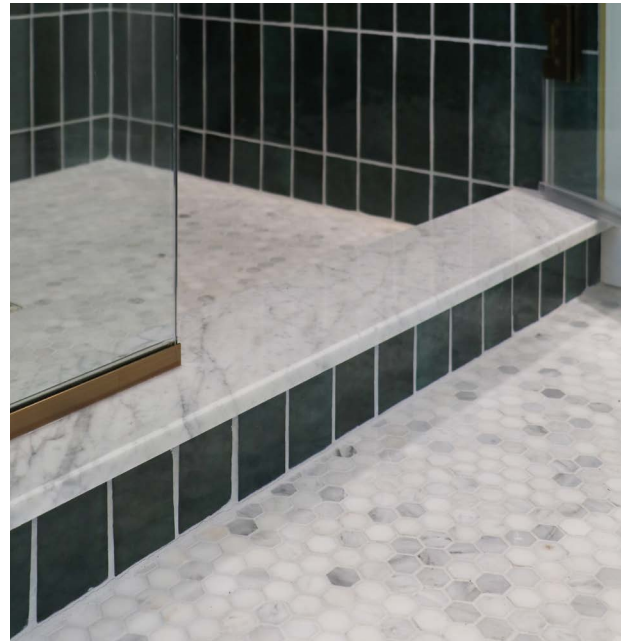

Using a solid piece for a shower curb offers several advantages:

- Structural Integrity: a solid piece 3/4" thick can support better the weight of shower doors, glass panels and other fixtures to ensure a longer term structural integrity.
- Waterproofing: a solid shower curb acts as a barrier to prevent water from overflowing from the shower area to the adjacent area. Tiling a curb will have grout joints that are prone to water penetration over time, a solid curb piece eliminates this.
- Easier Cleaning & Maintenance: with a smooth continuous surface there are no grout joints where dirt, soap scum, and mold can accumulate.
- Aesthetics: solid curbs are a more polished and refined look to complete a bathroom remodel. They can be chosen to match the tile or compliment it including another design element.

Castelli Marble Inc.

Bath Accessories Inspiration

Ven. Carrara curbs, bench, 6"x12" tile, and herringbone mosaic

Ven. Carrara curb and hexagon mosaic

Ven. carrara curb, basketweave, 3"x12" tile, Nero St. Gabriel 3"x12"

Sage Gray Curb

Glacier White curb, 3"x6" tile, and herringbone mosaic

Castelli Marble Inc.

Bath Accessories Inspiration

Statuary Bench, 6"x12" tile, hexagon mosaic

Statuary 20" Seat, 6"x12" tile, basketweave, Nero St. Gabriel 3"x12"