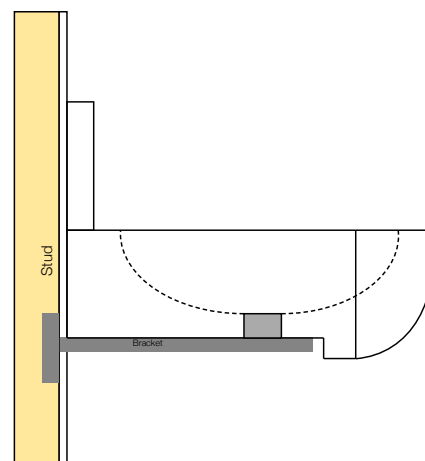

# Athena Floating Vanity

Color Shown: Nero St. Gabriel  
 Size: 30" L x 17.5" W x 5-6" H with 10.5" Backsplash  
 Code: ATH3017/NG  
 Faucet: Wallmount  
 Finish: Honed  
 Custom sizes, finishes and colors available  
 Wall mount faucet holes are not predrilled  
 Brackets not included