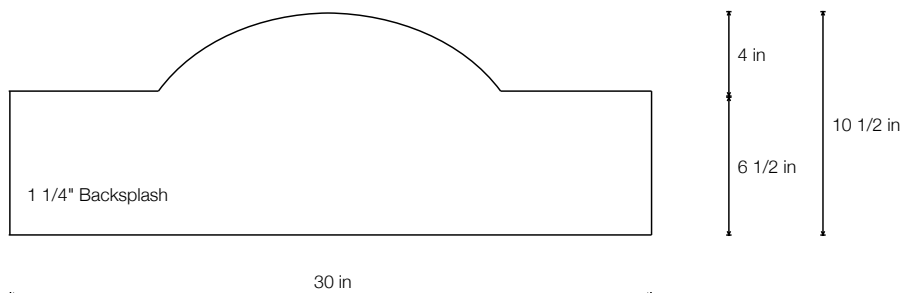

# Athena Floating Vanity

Color Shown: Nero St. Gabriel  
 Size: 30" L x 17.5" W x 5-6" H with 10.5" Backsplash  
 Code: ATH3017/NG  
 Faucet: Wallmount  
 Finish: Honed  
 Custom sizes, finishes and colors available  
 Wall mount faucet holes are not predrilled  
 Brackets not included