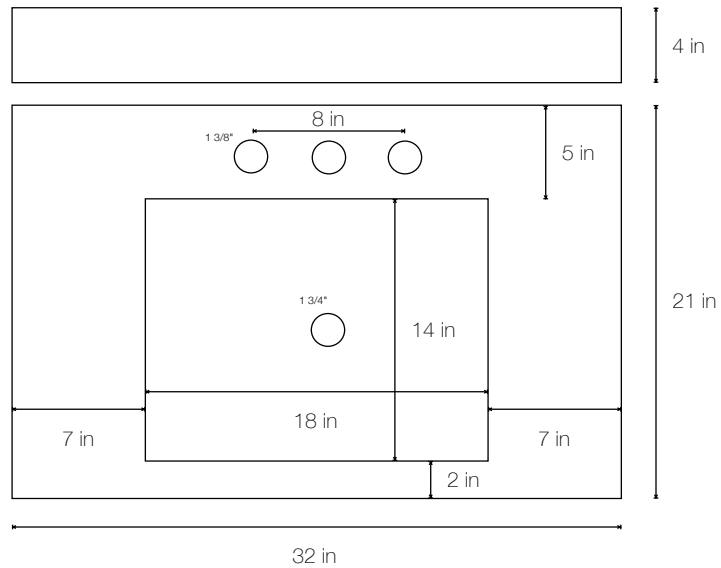

# Ava Vanity

Color Shown: Sage Gray

Size: 32" L x 21" W x 5-6"H with 4" Backsplash

Code: AVA3221/SG

Faucet: Deck Mount

Finish: Honed

Custom sizes, finishes and colors available

Black metal base is included