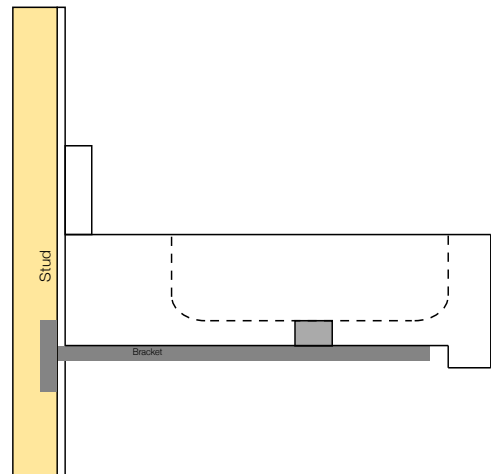

# Amalia Floating Vanity

Color Shown: Calacatta

Size: 28" L x 20" W x 5-6" H with 4" Backsplash

Code: AMA2820/CC

Faucet: 8" Deck Mount

Finish: Honed

Custom sizes, finishes and colors available

Brackets not included