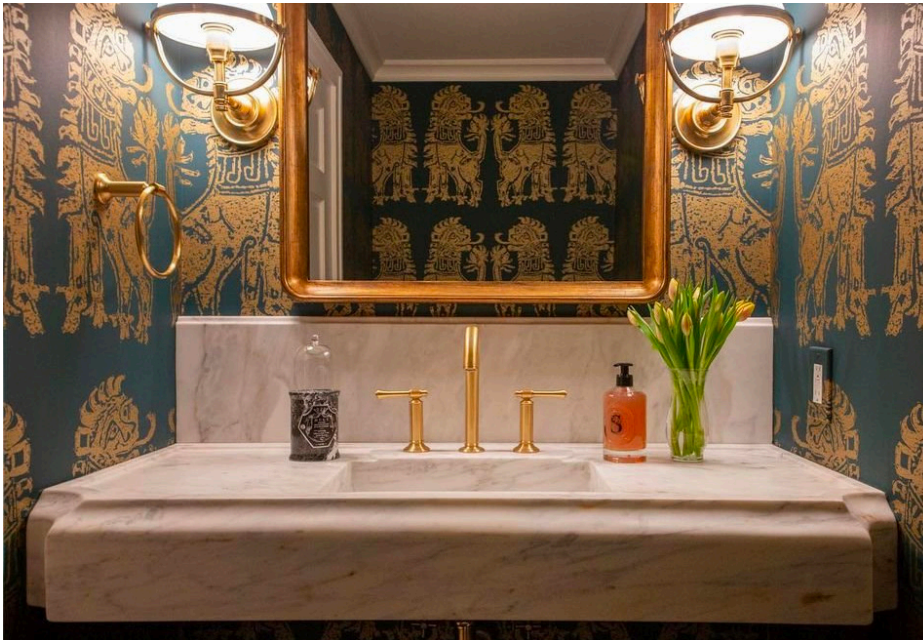

Custom Vanities & Consoles

Calacatta