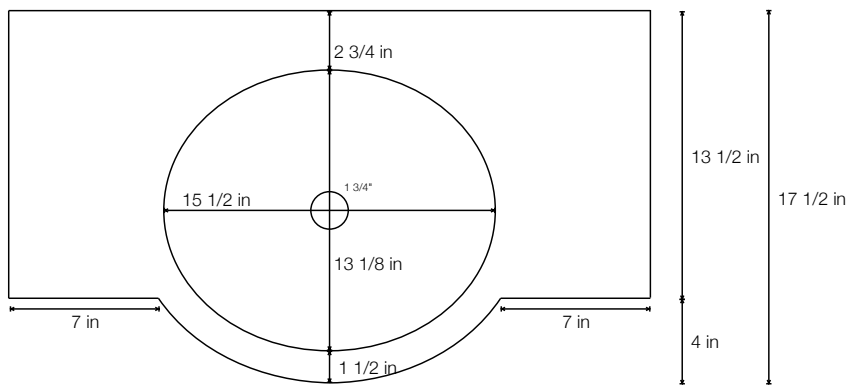

# Athena Floating Vanity

Color Shown: Nero St. Gabriel  
 Size: 30" L x 17.5" W x 5-6" H with 10.5" Backsplash  
 Code: ATH3017/NG  
 Faucet: Wallmount  
 Finish: Honed  
 Custom sizes, finishes and colors available  
 Wall mount faucet holes are not predrilled  
 Brackets not included