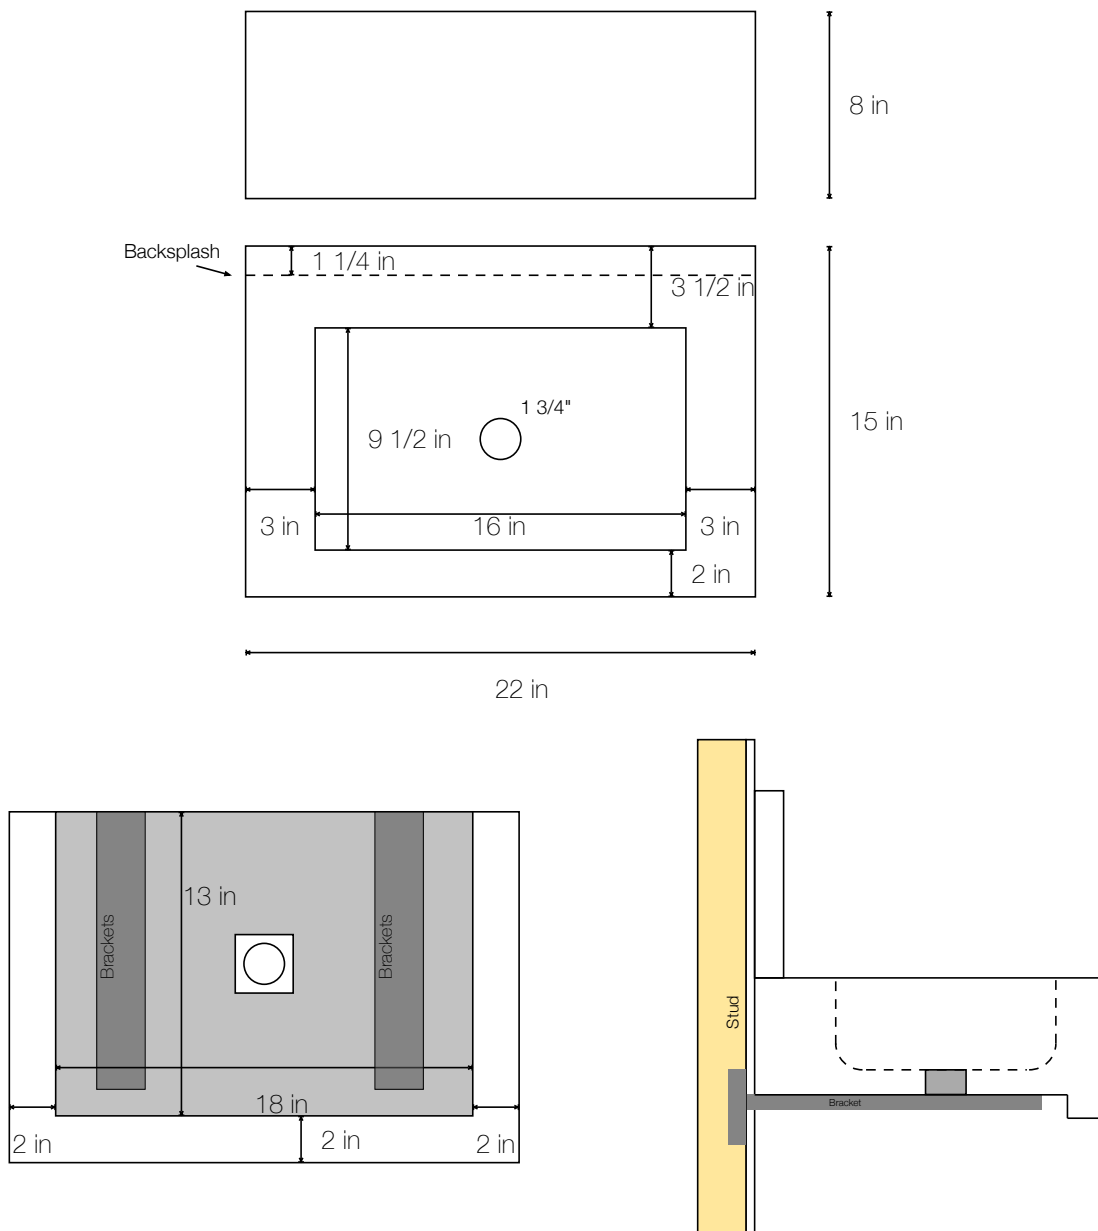

Aurelia Floating Vanity

Color Shown: Rosewood

Size: 22" L x 15" W x 6-7"H with 8" Backsplash

Code: AUR2215/RW

Faucet: Wallmount

Finish: Honed

Custom sizes, finishes and colors available

Wall mount faucet holes are not predrilled

Brackets not included

Customization Request: cs@castellimarble.com