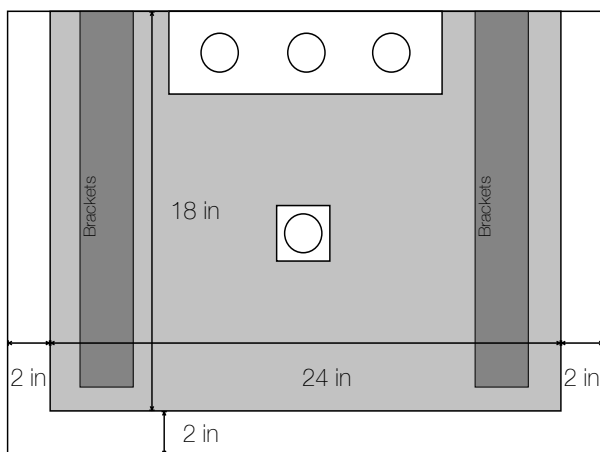

# Amalia Floating Vanity

Color Shown: Calacatta

Size: 28" L x 20" W x 5-6" H with 4" Backsplash

Code: AMA2820/CC

Faucet: 8" Deck Mount

Finish: Honed

Custom sizes, finishes and colors available

Brackets not included