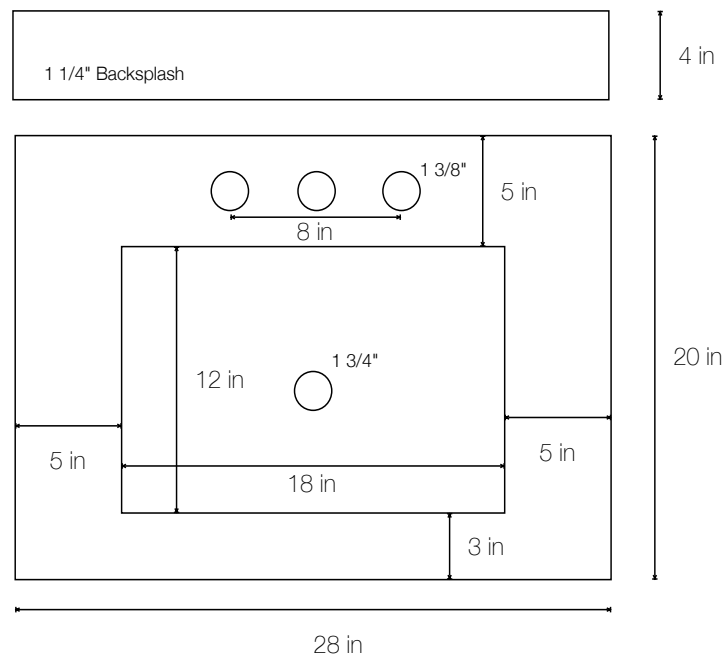

# Amalia Floating Vanity

Color Shown: Calacatta

Size: 28" L x 20" W x 5-6" H with 4" Backsplash

Code: AMA2820/CC

Faucet: 8" Deck Mount

Finish: Honed

Custom sizes, finishes and colors available

Brackets not included