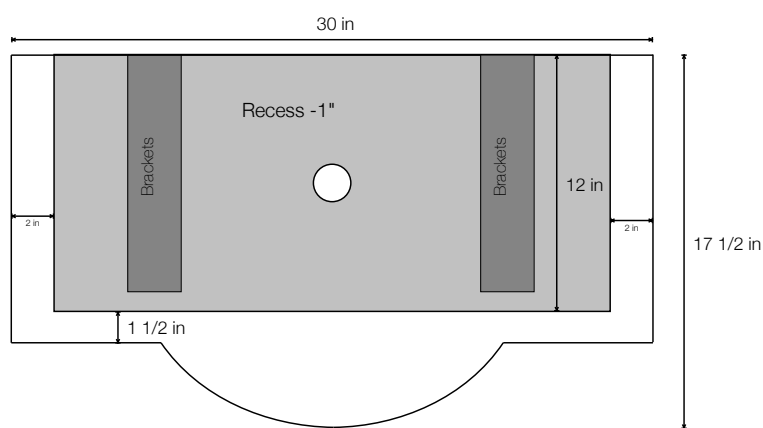

# Athena Floating Vanity

Color Shown: Nero St. Gabriel  
 Size: 30" L x 17.5" W x 5-6" H with 10.5" Backsplash  
 Code: ATH3017/NG  
 Faucet: Wallmount  
 Finish: Honed  
 Custom sizes, finishes and colors available  
 Wall mount faucet holes are not predrilled  
 Brackets not included